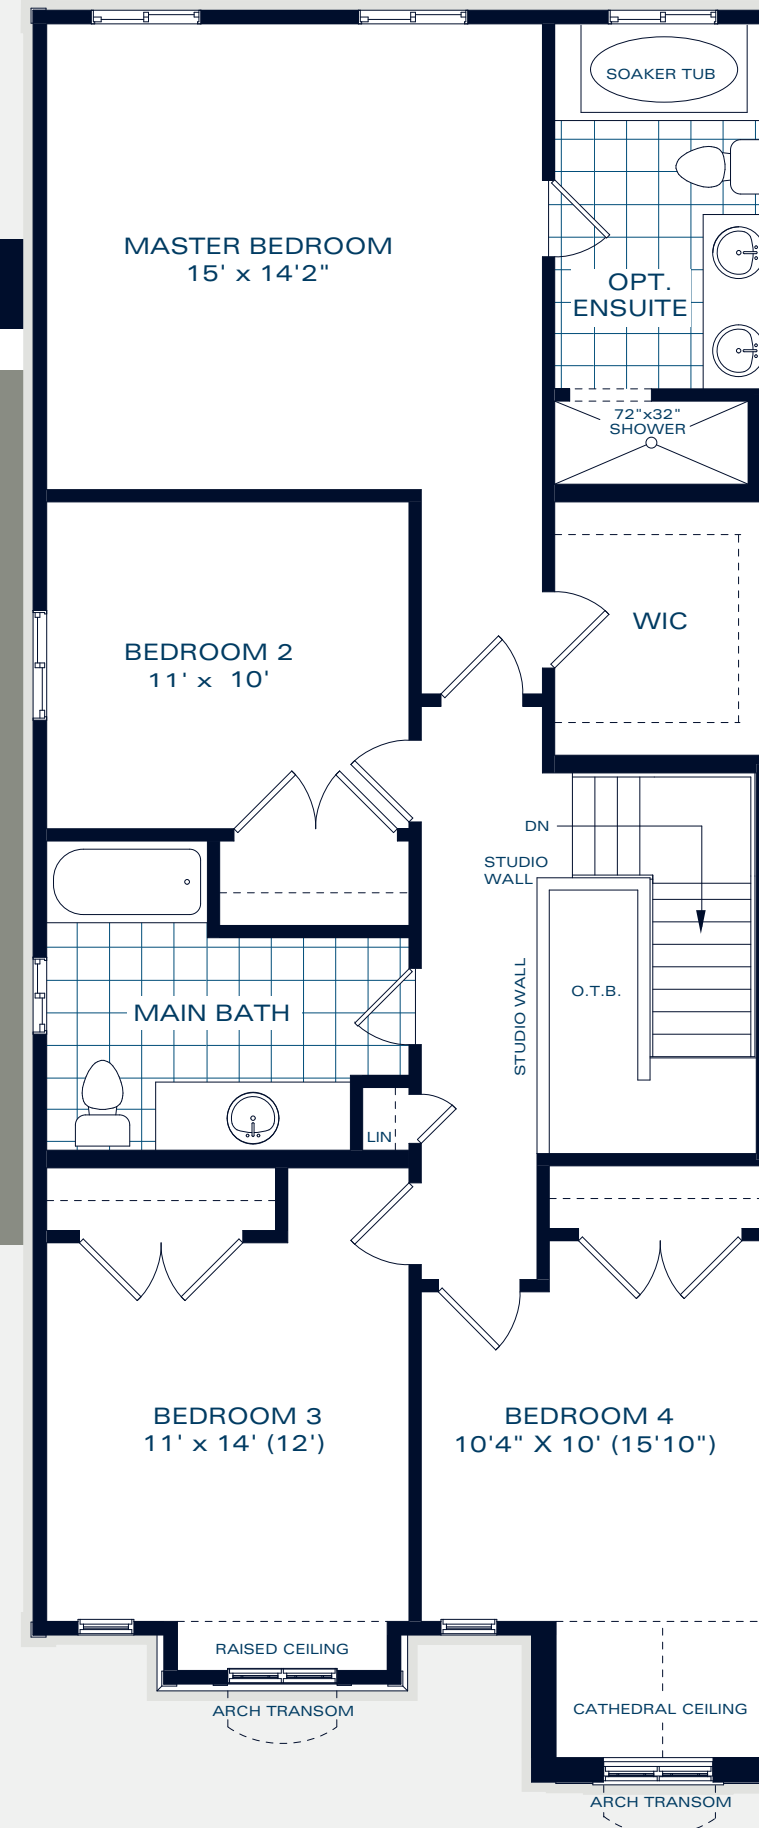

THE MELROSE II

2050 SQFT

ELEMENT SERIES
HOME SITES 30' OR LARGER

MAIN FLOOR PLAN

UPPER FLOOR PLAN

BASEMENT FLOOR PLAN