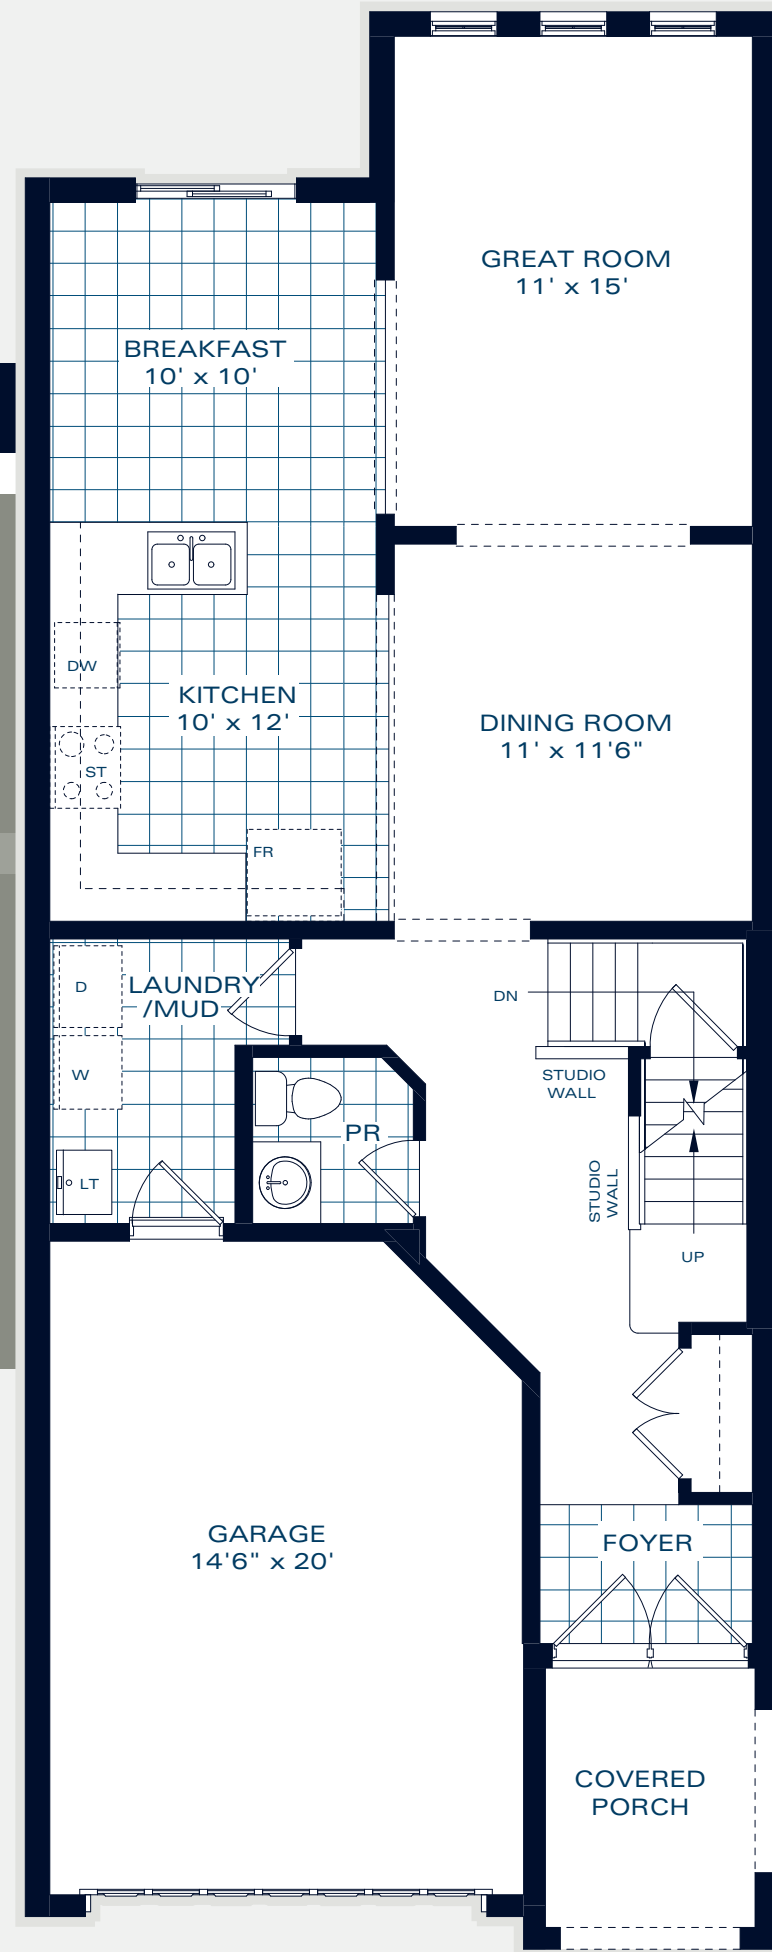

THE MELROSE II

2050 SQFT

ELEMENT SERIES
HOME SITES 30' OR LARGER

MAIN FLOOR PLAN

UPPER FLOOR PLAN

BASEMENT FLOOR PLAN